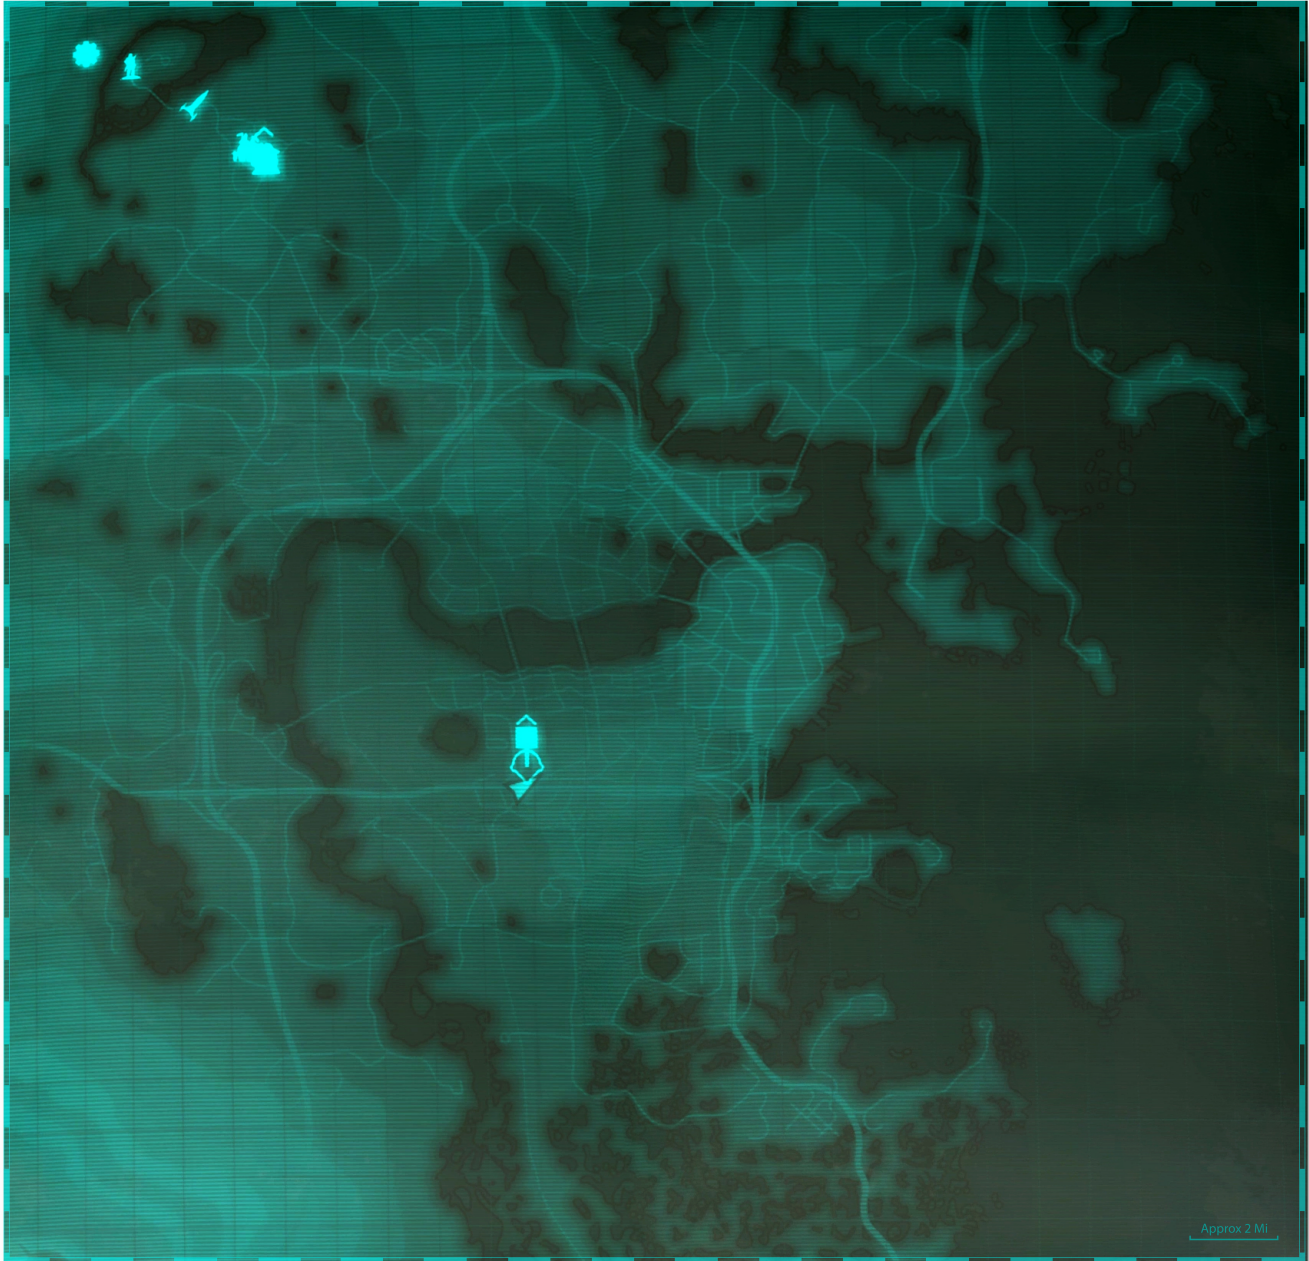

# Fallout 4

MAP OF THE COMMONWEALTH

© 2015 Bethesda Softworks LLC.

A derivative educational tool produced by the Skooled Zone.™

Feel free to print or share this PDF around, as long as you leave Bethesda's copyright and the Skooled Zone credit intact. And, of course, this is not for resale! Visit [www.SkooledZone.com](http://www.SkooledZone.com) for more info, and stop by the Skooled Zone's YouTube channel ([YouTube.com/SkooledZone](https://www.youtube.com/SkooledZone)) where you can get smarter by watching video games!